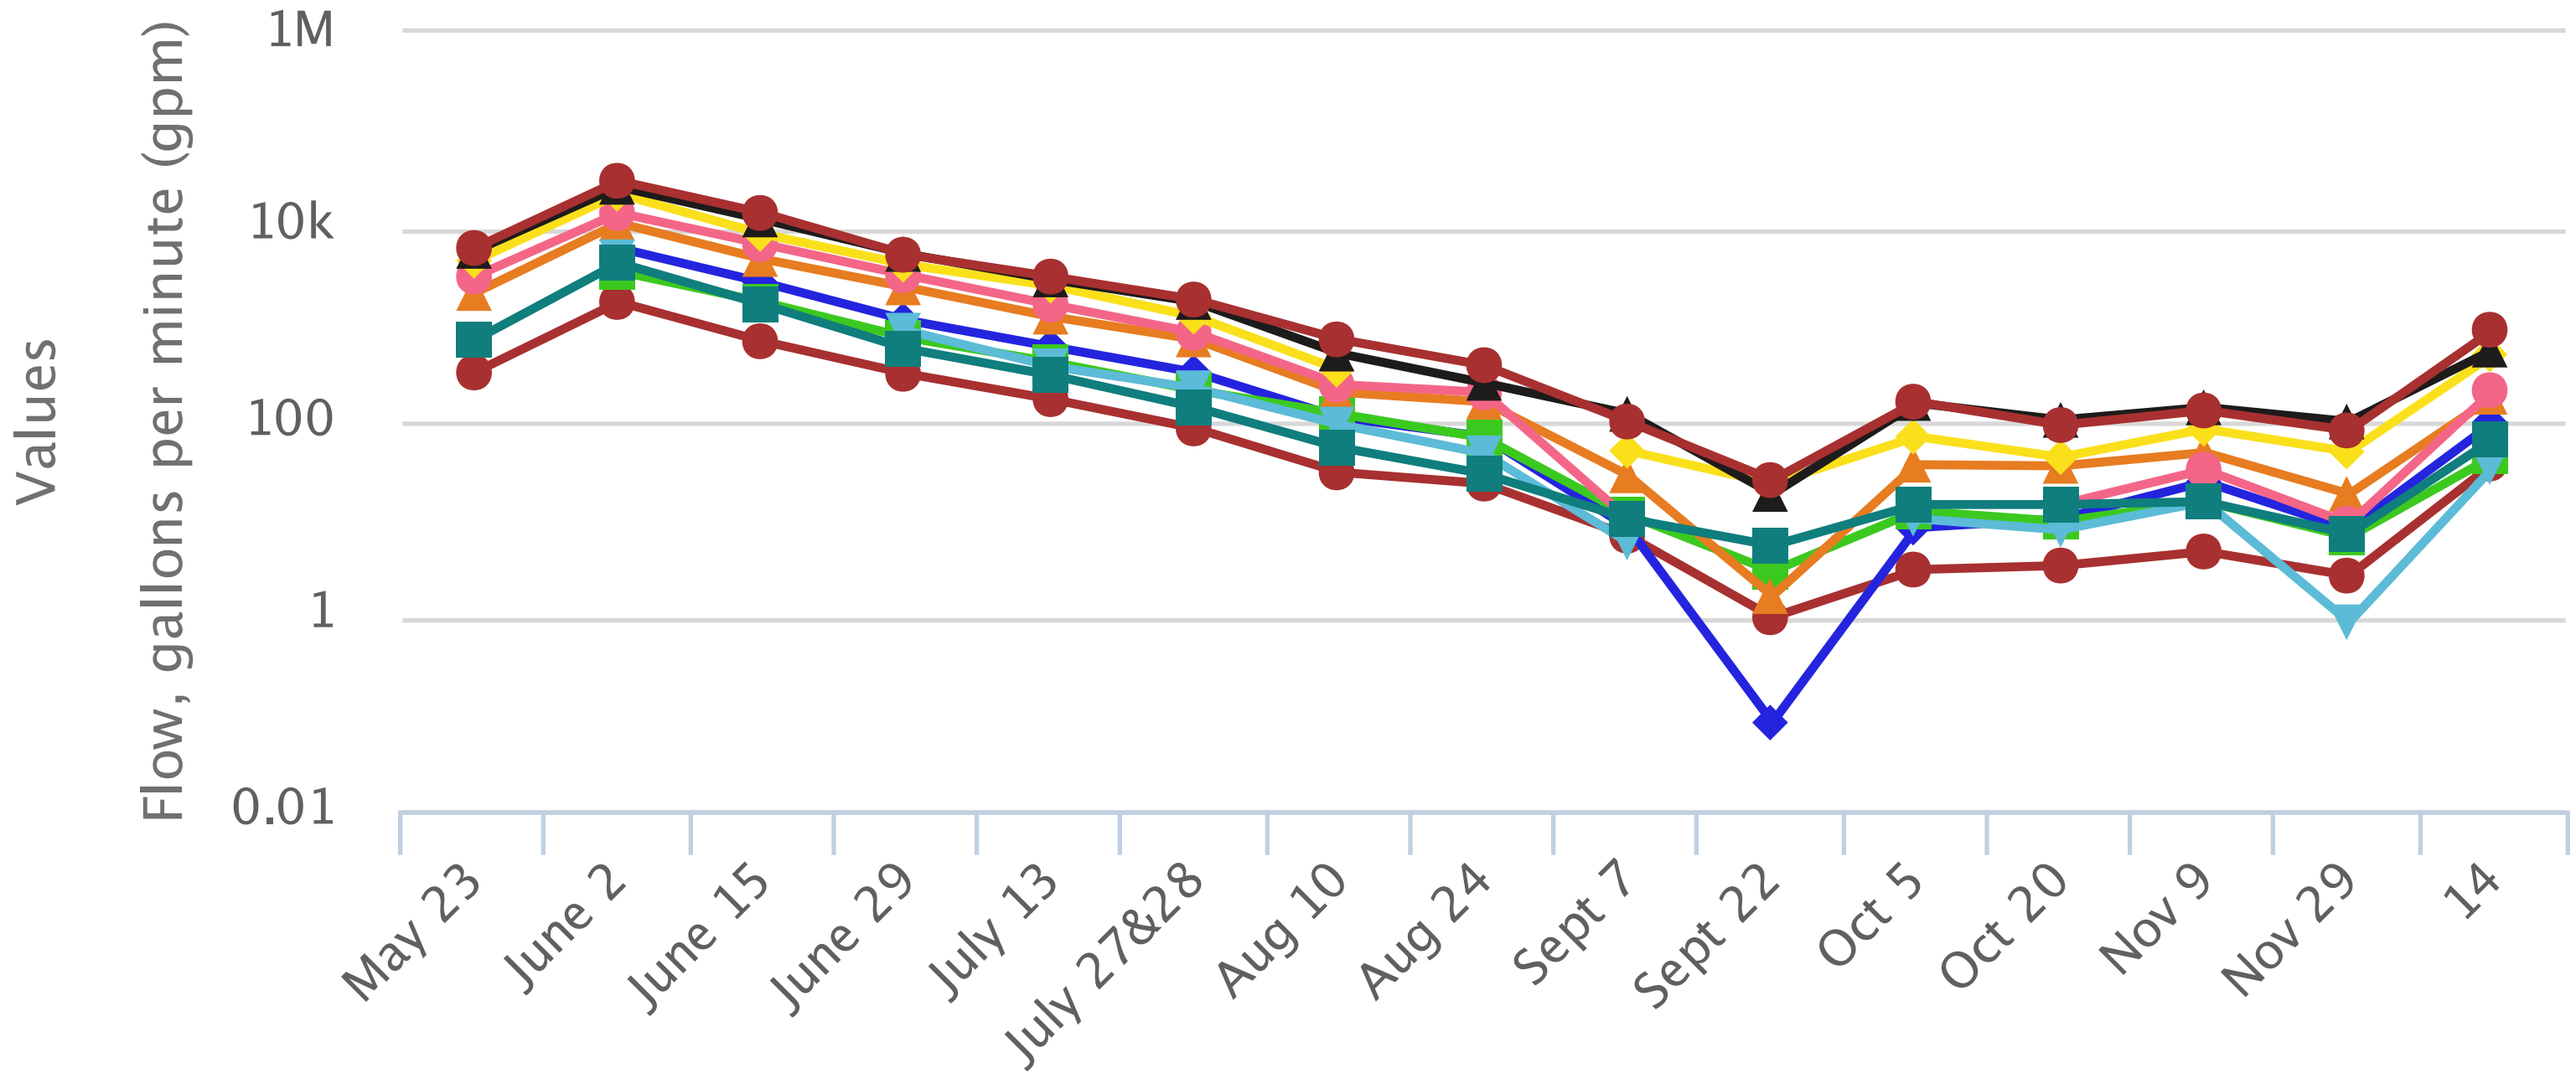

Flows for the Redwood Creek Watershed

2019

- Dinner Creek
 ◆ China Creek
 ■ Upper Redwood Creek
 ▲ Redwood Creek 1.5
- ▼ Miller Creek
 ● Redwood Creek 1.8
 ◆ Redwood Creek 2.5
 ■ Seely Creek
- ▲ Redwood Creek 3
 ● Redwood Creek 4