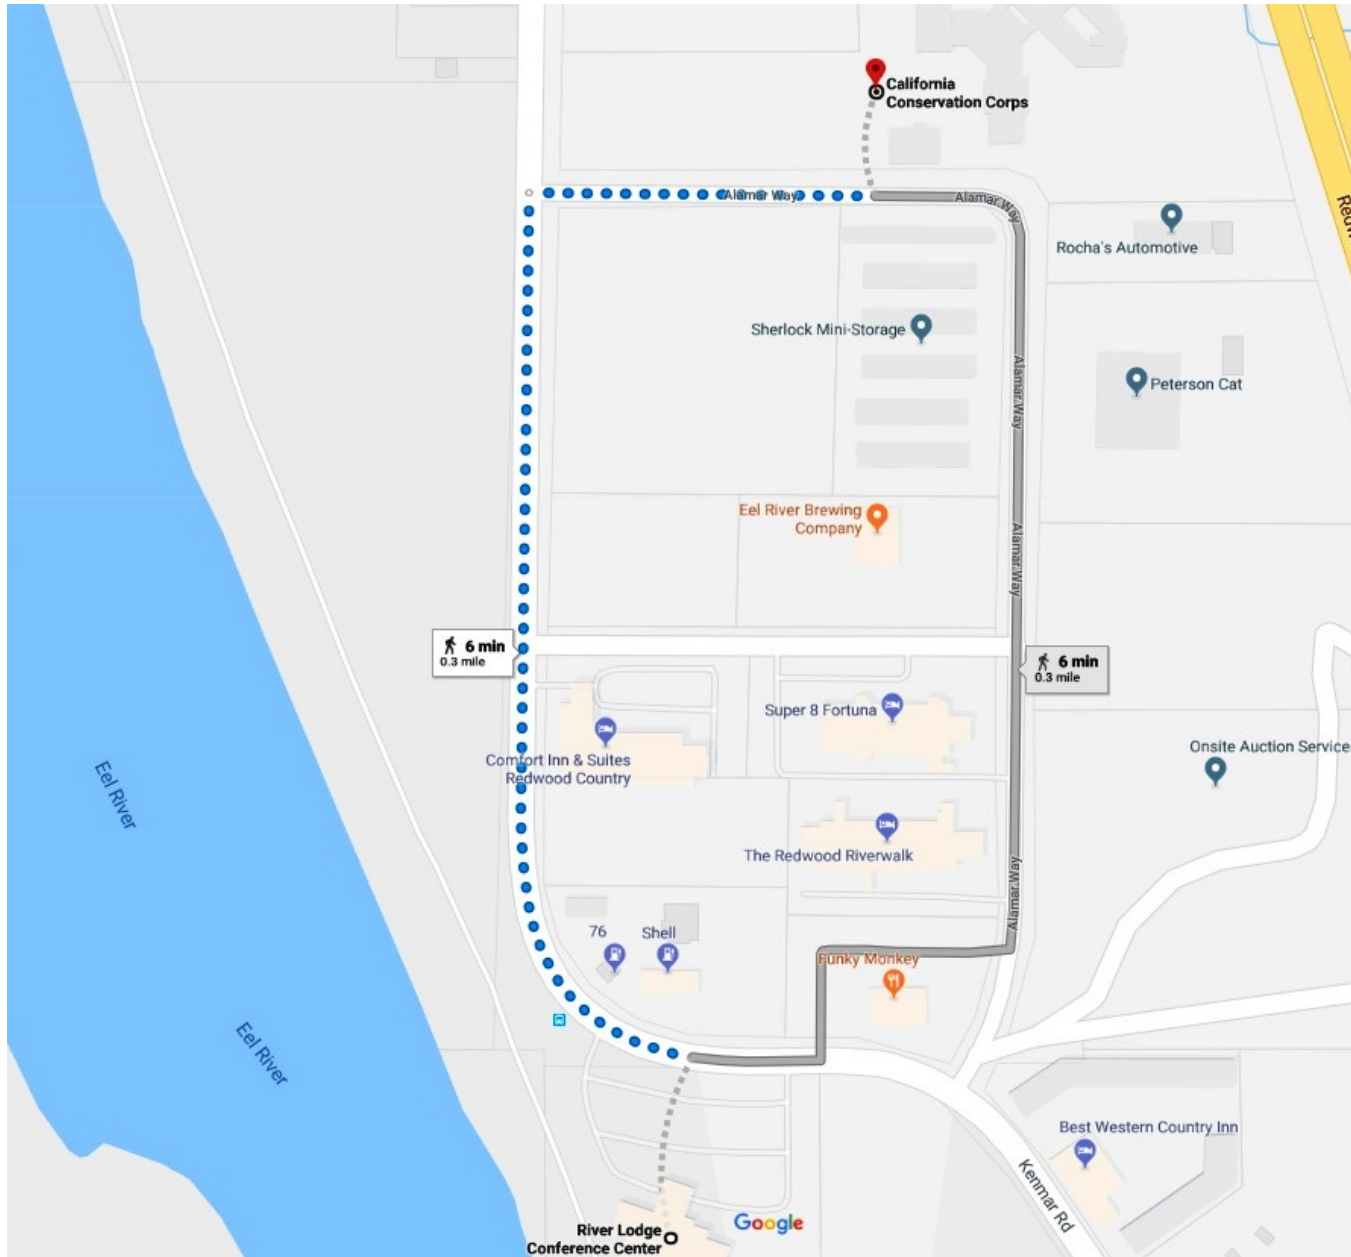

FIRESIDE ROOM

24'

KITCHEN

MEN

GALLERY

OFFICE

WOMEN

Directions from the Fortuna River Lodge Conference Center to the CCC Room:
Head west on Kenmar Rd/Riverwalk Dr toward Alamar Way, walk 0.2 miles Turn right
onto Alamar Way
The CCC Multipurpose Room will be in the California Conservation Corps facility at 1500
Alamar Way