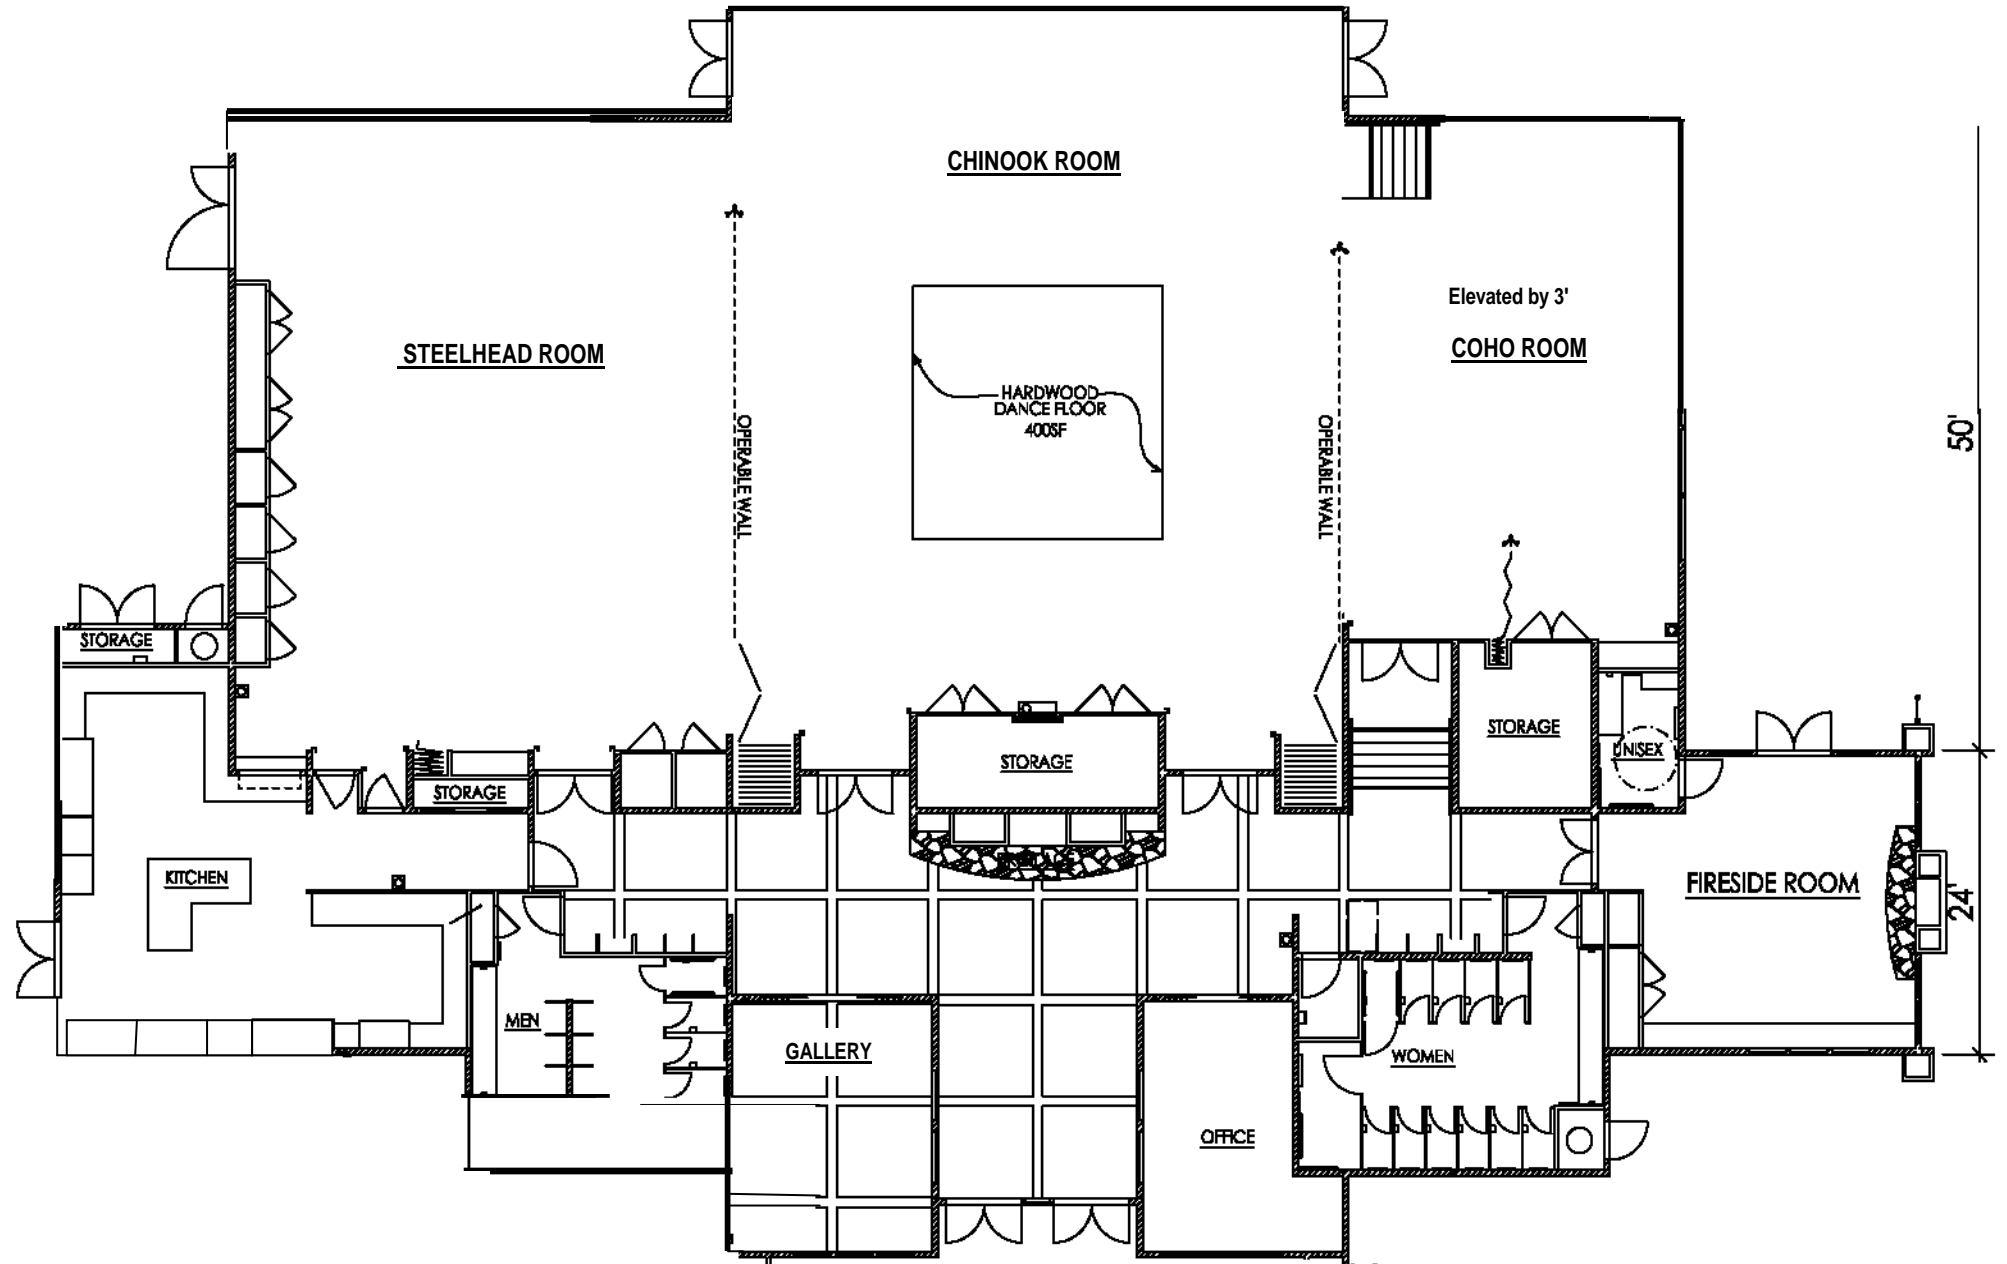

40'

50

27'

STEELHEAD ROOM

CHINOOK ROOM

Elevated by 3'

COHO ROOM

HARDWOOD
DANCE FLOOR
400SF

OPERABLE WALL

OPERABLE WALL

50'

STORAGE

STORAGE

STORAGE

STORAGE

UNISEX

FIRESIDE ROOM

24'

KITCHEN

MEN

GALLERY

OFFICE

WOMEN

Directions from the Fortuna River Lodge Conference Center to the CCC Room:
Head west on Kenmar Rd/Riverwalk Dr toward Alamar Way, walk 0.2 miles Turn right
onto Alamar Way
The CCC Multipurpose Room will be in the California Conservation Corps facility at 1500
Alamar Way